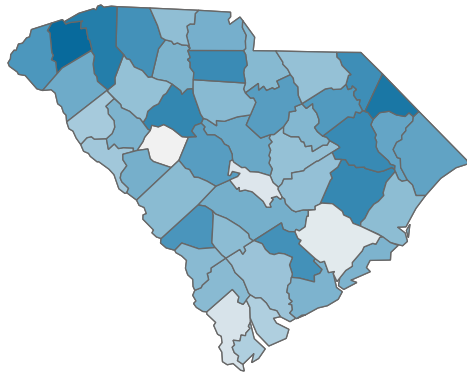

COVID-19 in South Carolina

As of 11:59 PM on 8/24/2021

Cases

707,435

Select Date Range & County to Filter Page Values

All values

COUNTY

All

Past 2 weeks Confirmed

43065

Rate of COVID-19 Cases per 10,000 population, by County

County Displayed: **South Carolina** | Dates Displayed: 3/4/2020 to 8/24/2021

[Use County Filter Above to View ZIP Code Counts](#)

Find your ZIP

All

Reported COVID-19 Cases, by Week of Report

County Displayed: **South Carolina** | Dates Displayed: 3/4/2020 to 8/24/2021

County Displayed: **South Carolina** | Dates Displayed: 3/4/2020 to 8/24/2021