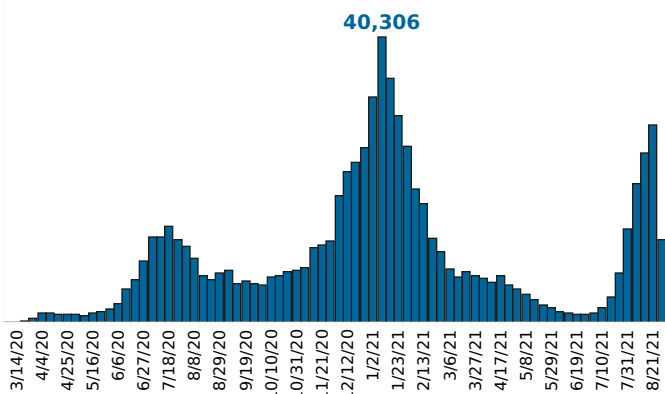

COVID-19 in South Carolina

As of 11:59 PM on 8/24/2021

Cases

707,435

Select Date Range & County to Filter Page Values

All values

COUNTY

All

Past 2 weeks Confirmed

43065

Rate of COVID-19 Cases per 10,000 population, by County

County Displayed: **South Carolina** | Dates Displayed: 3/4/2020 to 8/24/2021

[Use County Filter Above to View ZIP Code Counts](#)

Find your ZIP

All

Reported COVID-19 Cases, by Week of Report

County Displayed: **South Carolina** | Dates Displayed: 3/4/2020 to 8/24/2021

County Displayed: **South Carolina** | Dates Displayed: 3/4/2020 to 8/24/2021